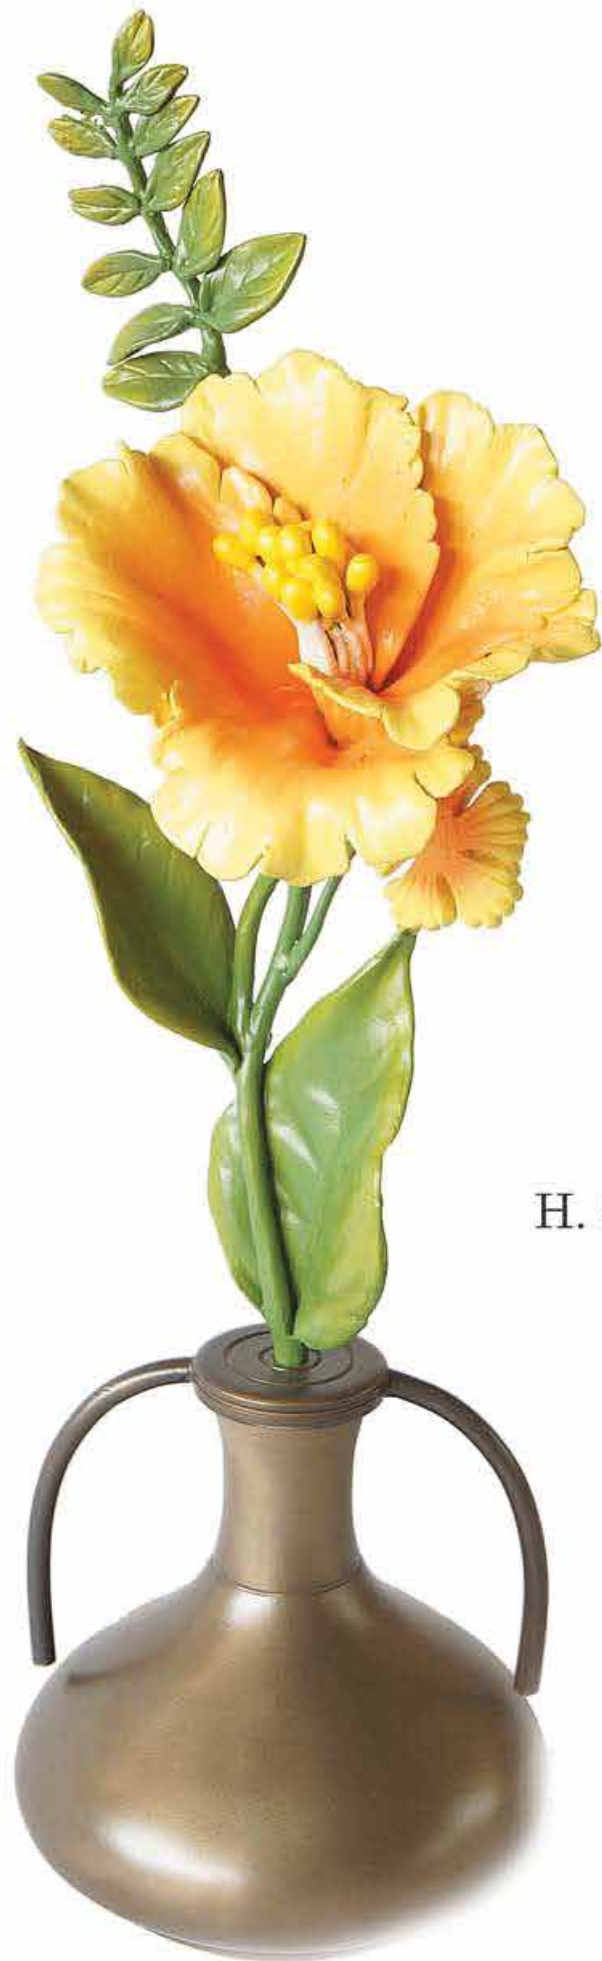

MonzArt Bronze

Benny Line Co.,Ltd.

*MonzArt Bronze specializes
in bronze flower production.*

www.monzartbronze.com

Options

MonzArt Bronze specializes in bronze flower production.

Any flower you choose can be:

- placed in a beautiful bronze vase
- mounted on a canvas of solid wood
- fitted with a timeless memory capsule

Memory capsule

Mounted on a canvas of solid wood

placed in a beautiful bronze vase

H. 75 cm

H. 50 cm

H. 26 cm

H. 22 cm

L. 65 cm

L. 65 cm

L. 65 cm

L. 40 cm

L. 58 cm

L. 58 cm

L. 58 cm

L. 58 cm.

L.58 cm

L 58 cm

L.58 cm

DIAMETRO 21 cm

DIAMETRO 12 cm

DIAMETRO 13 cm